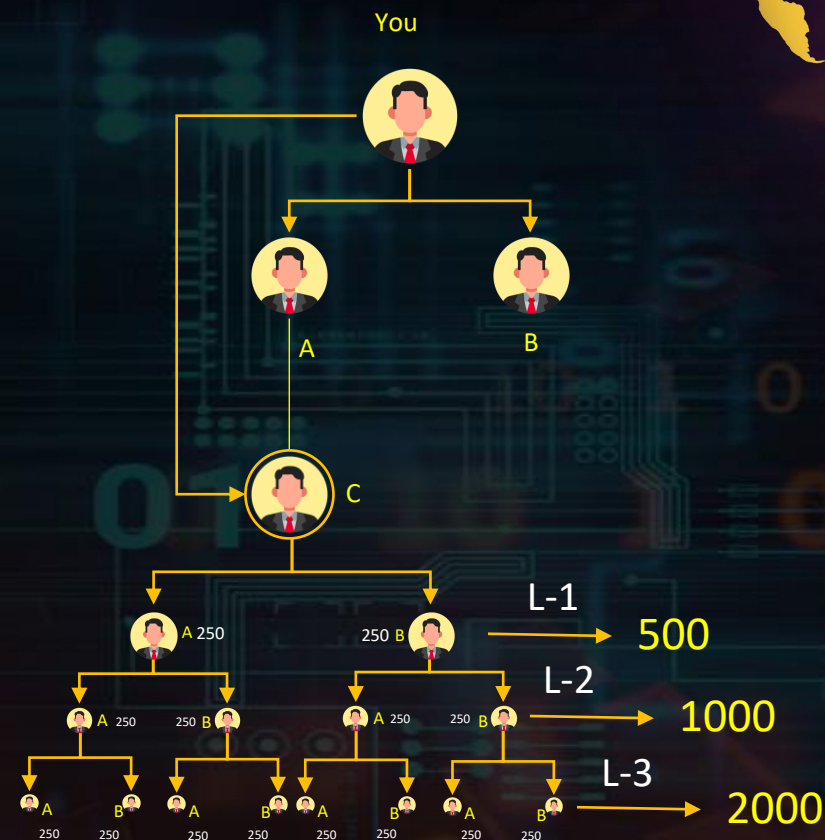

COUPEN WALLET

LEVEL INCOME

Levels	Income	Example	Total
1	10%	5x500	2500
2	5%	25x250	6250
3	3%	125x150	18,750
4	2%	625x100	62,500
5	4%	3125x200	6,25,000
Total	24%	Rs.7,15000/-	

➔ MAGIC PAIR INCOME

You

L

R

**First pair 1:1
weekly closing
weekly pay-out
as much joining we can get in a week then
we will multiple joining x 500.
Then divide by all pair.**

For example:- weekly

Joining $1000 \times 500 = 500000$

Pair 500 per pair 1000

Pair 400 per pair 1250

Pair 250 per pair 2000

Pair 200 per pair 2500

➔ STAR INCOME

Levels	Total Income
1	500
2	1000
3	2000
4	4000
5	8000
6	16000
7	32000
8	64000
9	128000
10	256000

Continue unlimited income

C → AB → AB → AB → AB

Without any capping 250/- per id
unlimited depth

SALARY INCOME

Rank	Levels	Strong Leg	Rest Leg	12 Month
Bronze Manager	1	25000/-	25000	250
Silver Manager	2	50000/-	50000	500
Gold Manager	3	1 lac	1 lac	1000
Star Manager	4	2.5 lac	2.5 lac	2500
Platinum Manager	5	5 lac	5 lac	5000
Diamond Manager	6	10 lac	10 lac	10000
Double Diamond Manager	7	25 lac	25 lac	25000
Crown Manager	8	50 lac	50 lac	50000
Double Crown Manager	9	1 Cr	1 Cr	100000
King	10	2 Cr	2 Cr	200000