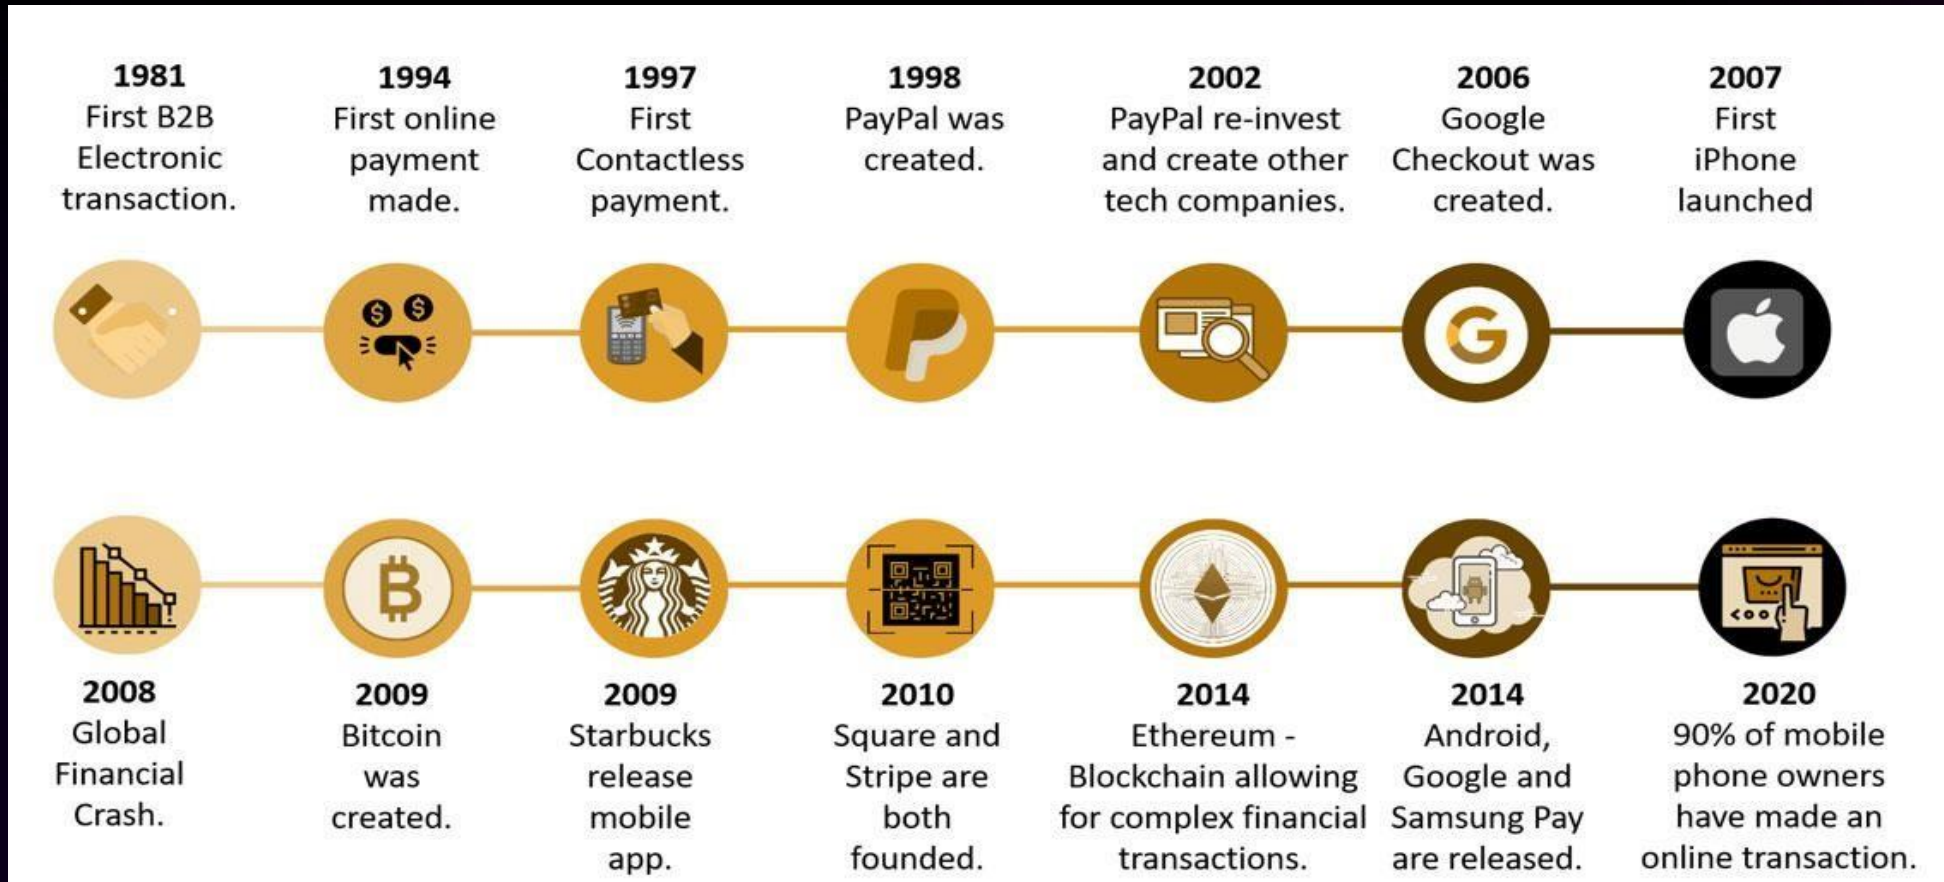

JMB is more than just a company, it's an intelligent system created by highly skilled developers. We guarantee to provide a robust, smart contract. Our clients will enjoy the advantages of specialized service, 24/7 expert customer service, and help.

www.jmb.world

JMB WORLD

MISSION AND VISION

Our mission is to provide clients with exceptional and competitive services. We aim to enhance our presence and achieve swift growth. The company continues to uphold its legacy in pursuit of excellence and is making significant progress each day. The largest liquidity market in the world is ready for you to maximize your profits with jmb.world.

www.jmb.world

MONEY TRANSACTION REVOLUTION

WHY CHOOSE US?

Digital Service
Platform

Unlimited Magic
Pair Income

No Risk & No
Liabilities

Unlimited Star
Income

Legal and
Transparent System

We are the world's first company to offer unlimited earning opportunities, providing a unique and versatile payment experience for our customers.

BUSINESS PLAN

ACTIVATION AMOUNT

JOIN WITH PACKAGE **5000/-
AND GET UNLIMITED**